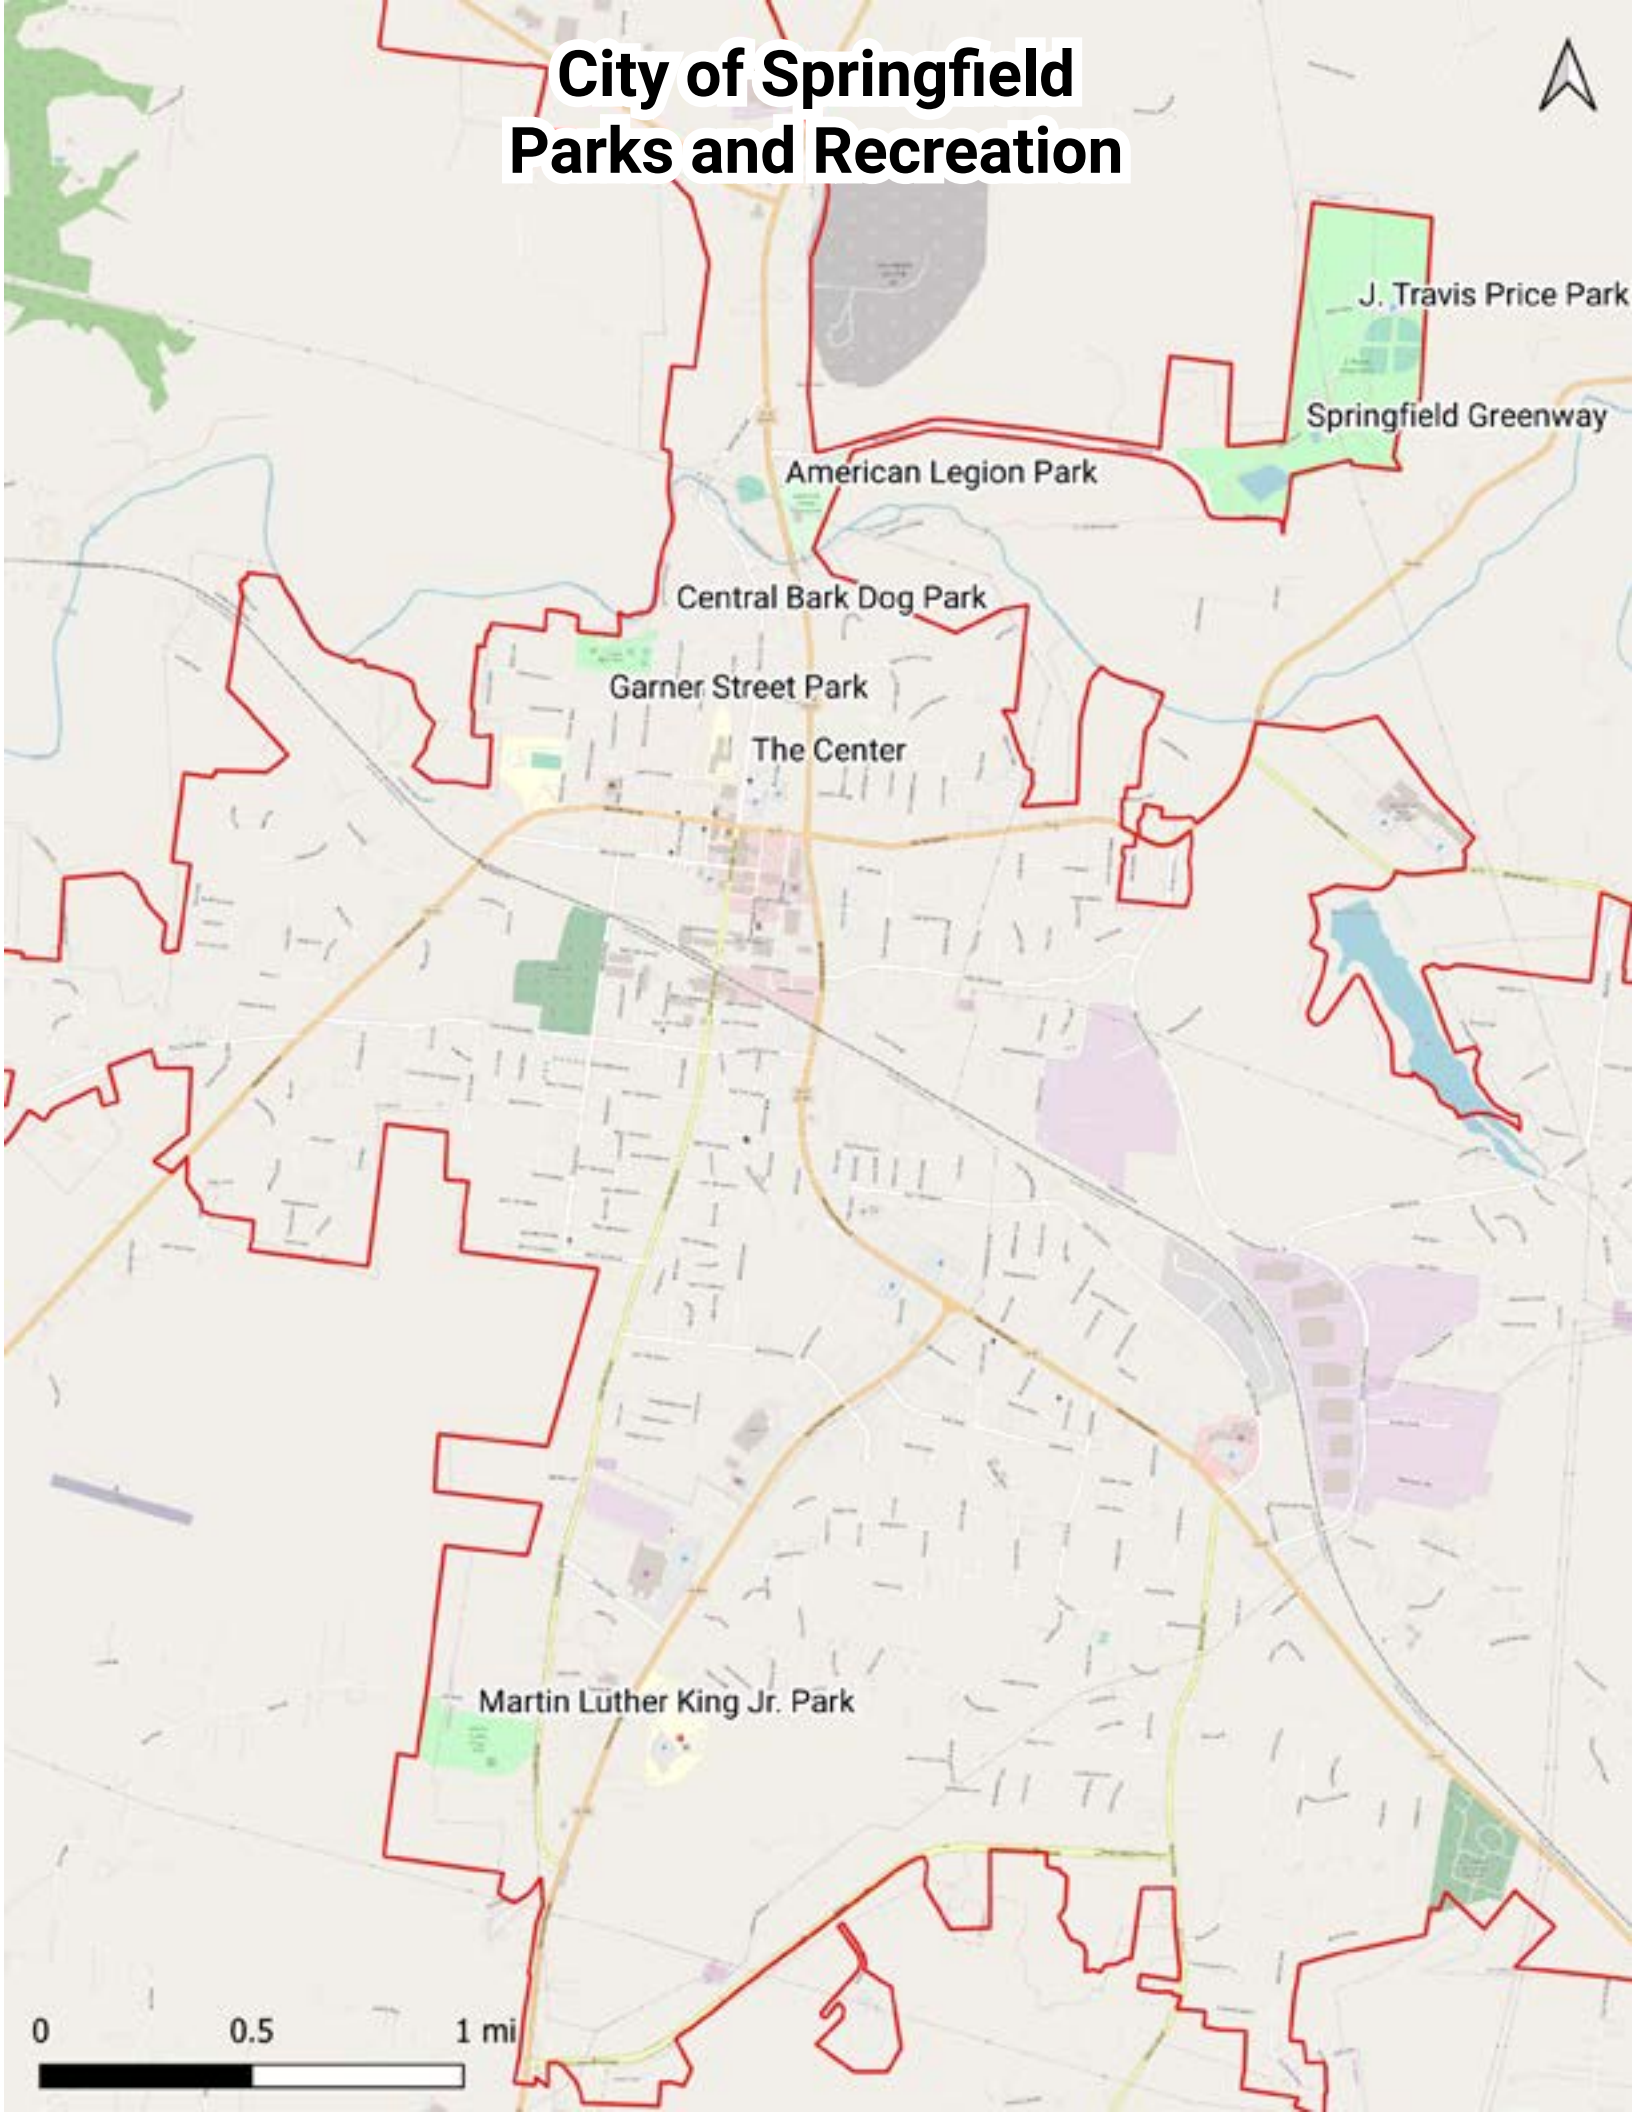

City of Springfield Parks and Recreation

J. Travis Price Park

Springfield Greenway

American Legion Park

Central Bark Dog Park

Garner Street Park

The Center

Martin Luther King Jr. Park